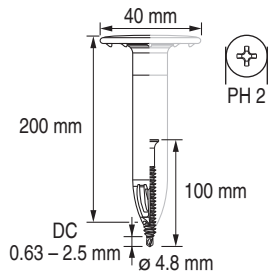

2059204
22.01.2014

S-IDP 4.8S/40x260 # 2045776

Rostfrei/Inox/Stainless

2059204